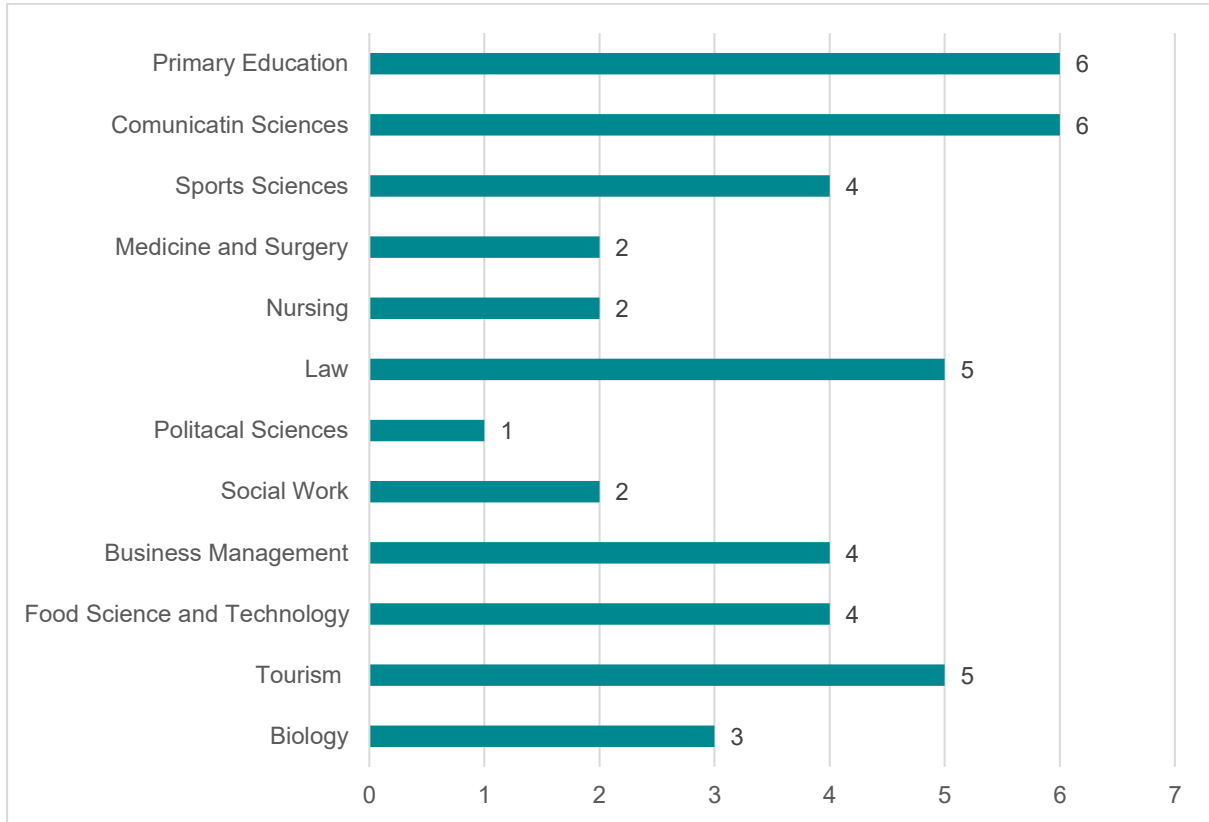

Erasmus incoming 22-23 1st semester and full academic year

Students divided by sex

Duration

Student nationality

Sending Institution

Hosting Department

Study Course

Level of studies