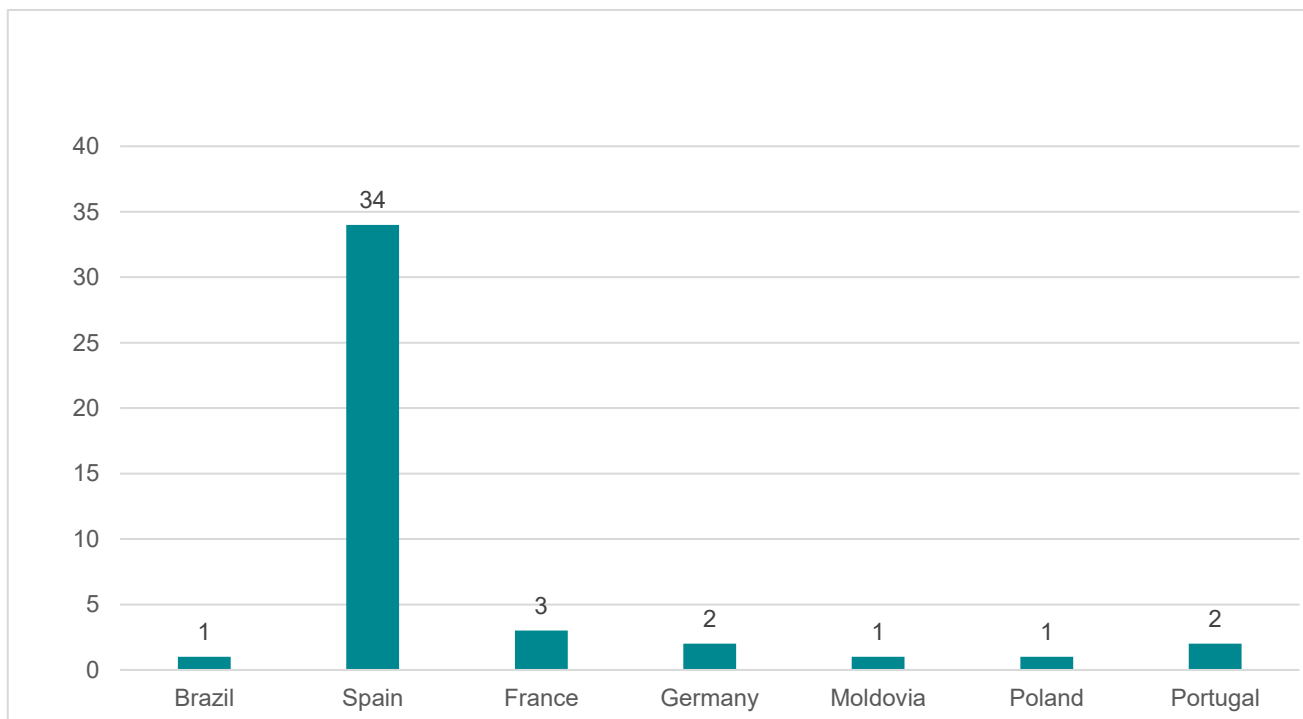

Erasmus incoming 22-23 1st semester and full academic year

Students divided by sex

Duration

Student nationality

Sending Institution

Hosting Department

Study Course

Level of studies