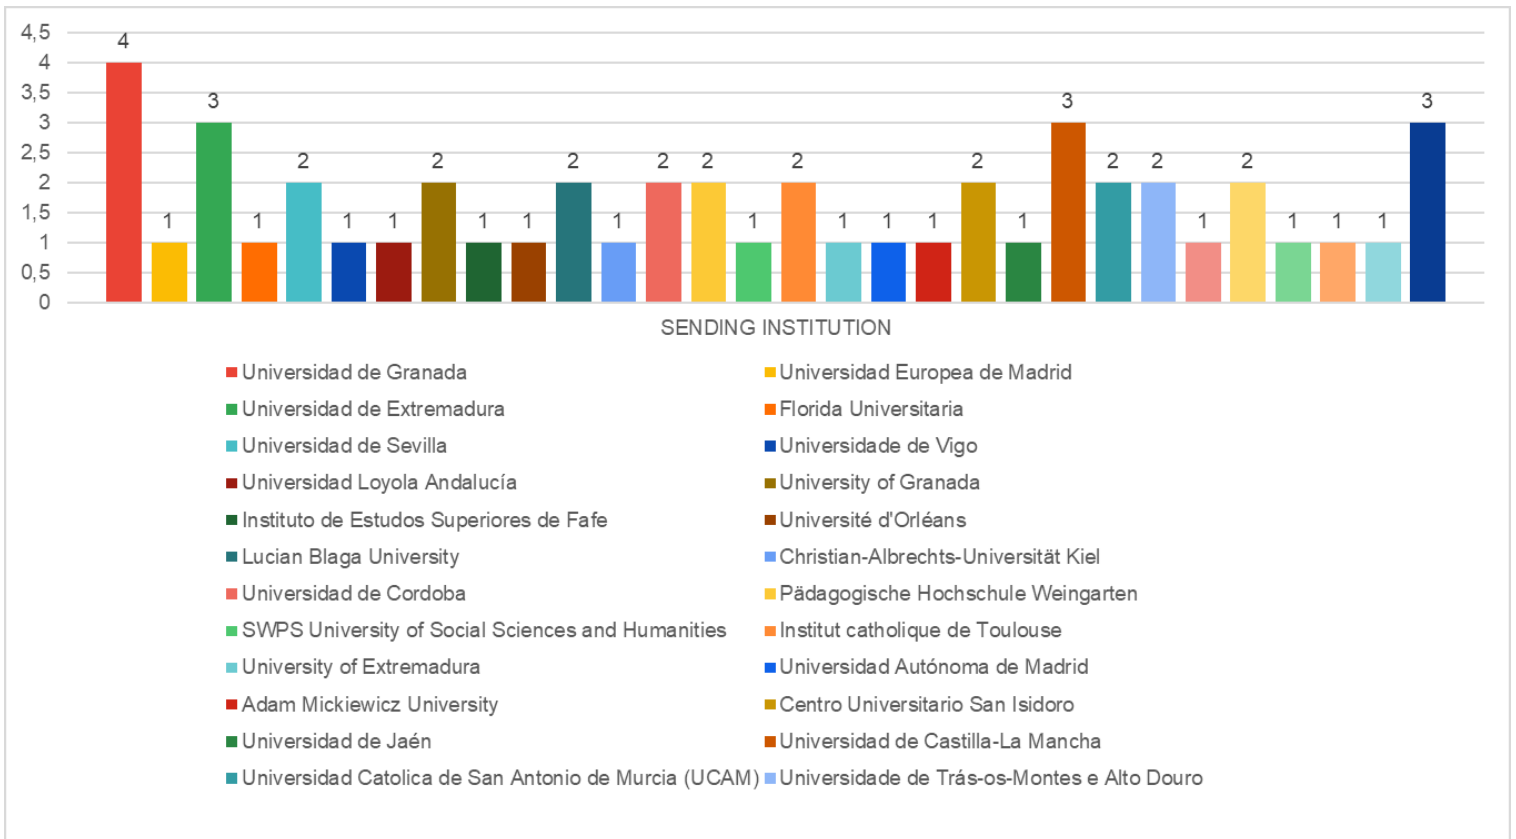

Erasmus incoming 22-23 1st semester and full academic year

Students divided by sex

Duration

Student nationality

Sending Institution

Hosting Department

Study Course

Level of studies