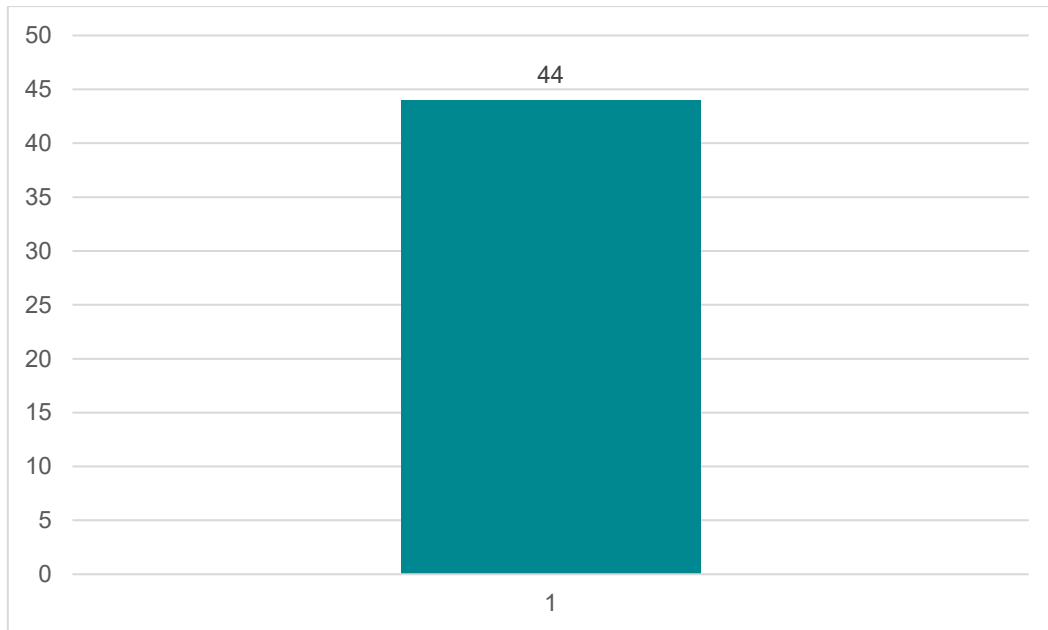

Academic year 2022-2023

Erasmus incoming 1st semester and full academic year

 UNIVERSITÀ DEGLI STUDI DEL MOLISE

 Erasmus+

 UNIMOL

ERASMUS WELCOME DAY

mercoledì
21 SETTEMBRE
2022
ORE 10.00

UNIMOL | III Edificio Polifunzionale | Aula S1 | Via De Sanctis, CB

Erasmus incoming 22-23 1st semester and full academic year

Students divided by sex

Duration

Student nationality

Sending Institution

Hosting Department

Study Course

Level of studies

Student age

Average age: 23 years