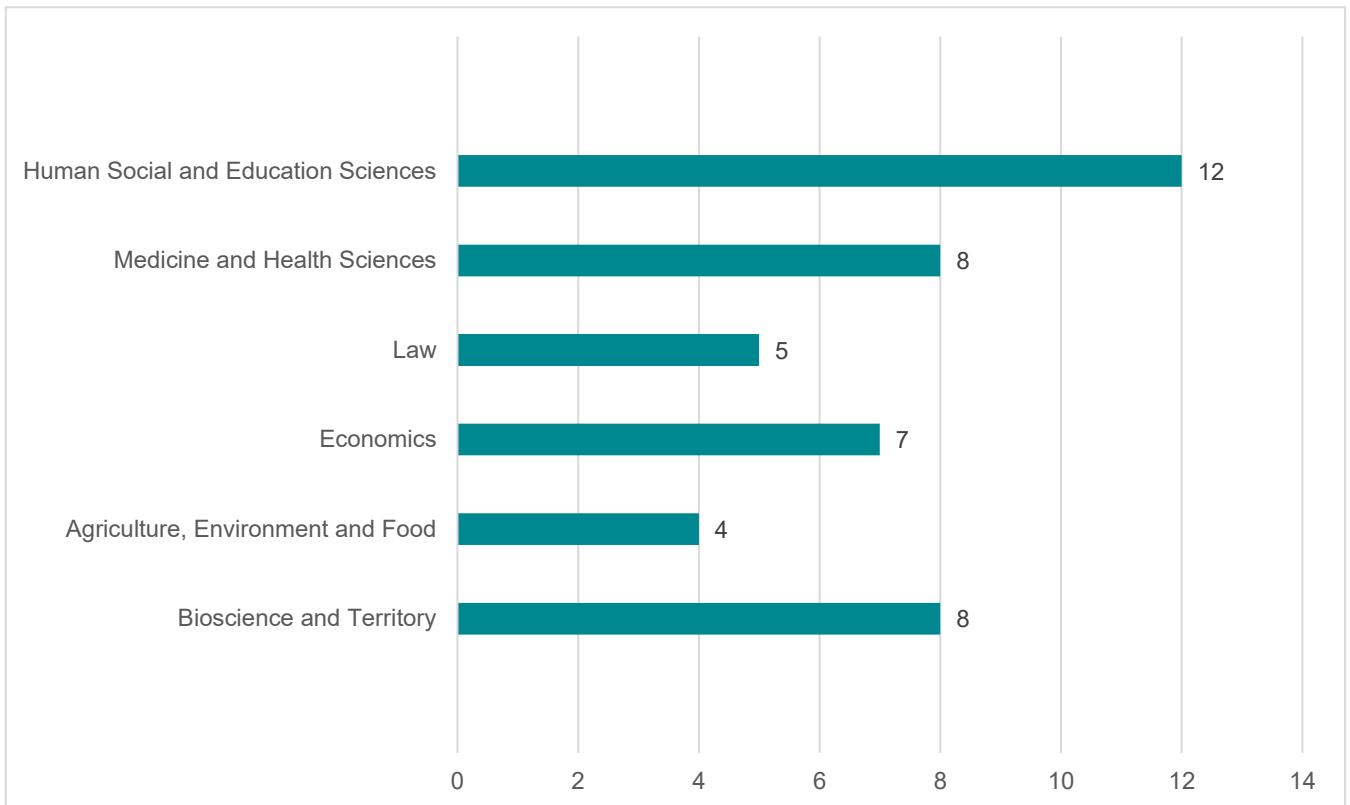

Erasmus incoming 22-23 1st semester and full academic year

Students divided by sex

Duration

Student nationality

Sending Institution

Hosting Department

Study Course

Level of studies