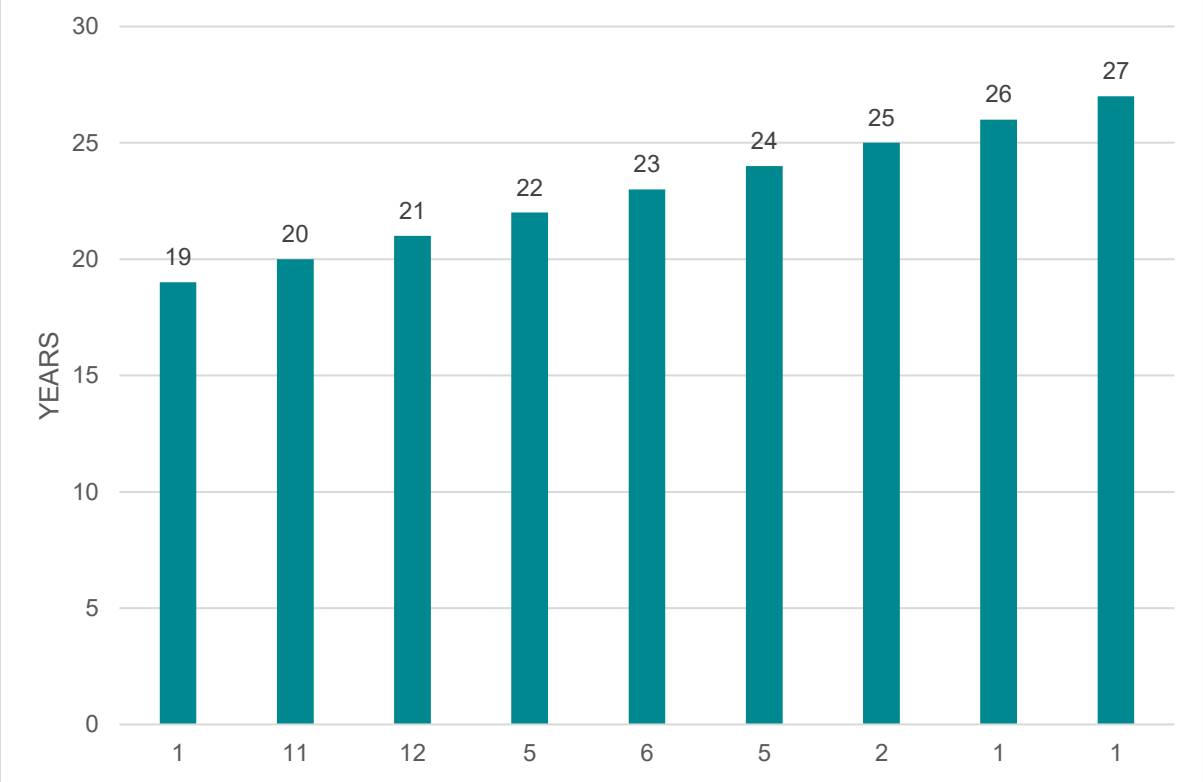

Erasmus incoming 22-23 1st semester and full academic year

Students divided by sex

Duration

Student nationality

Sending Institution

Hosting Department

Study Course

Level of studies

Student age

Average age: 23 years