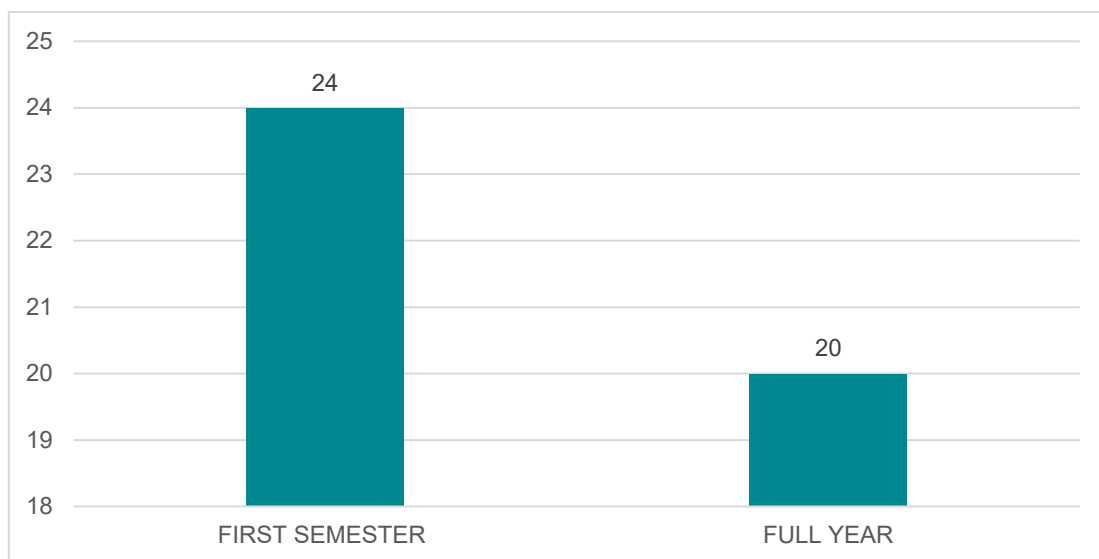

Academic year 2022-2023

Erasmus incoming 1st semester and full academic year

 UNIVERSITÀ DEGLI STUDI DEL MOLISE

 Erasmus+

 UNIMOL

ERASMUS WELCOME DAY

mercoledì
21 SETTEMBRE
2022
ORE 10.00

UNIMOL | III Edificio Polifunzionale | Aula S1 | Via De Sanctis, CB

Erasmus incoming 22-23 1st semester and full academic year

Students divided by sex

Duration

Student nationality

Sending Institution

Hosting Department

Study Course

Level of studies

Student age

Average age: 23 years