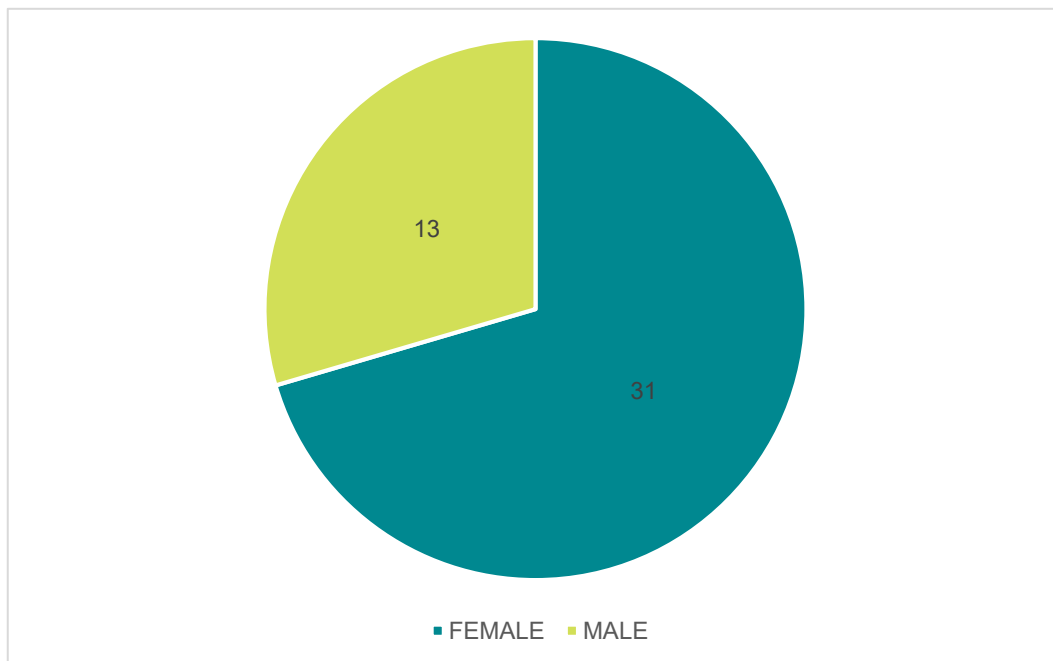

Academic year 2022-2023

Erasmus incoming 1st semester and full academic year

 UNIVERSITÀ DEGLI STUDI DEL MOLISE

 Erasmus+

 UNIMOL

ERASMUS WELCOME DAY

mercoledì
21 SETTEMBRE
2022
ORE 10.00

UNIMOL | III Edificio Polifunzionale | Aula S1 | Via De Sanctis, CB

Erasmus incoming 22-23 1st semester and full academic year

Students divided by sex

Duration

Student nationality

Sending Institution

Hosting Department

Study Course

Level of studies

Student age

Average age: 23 years