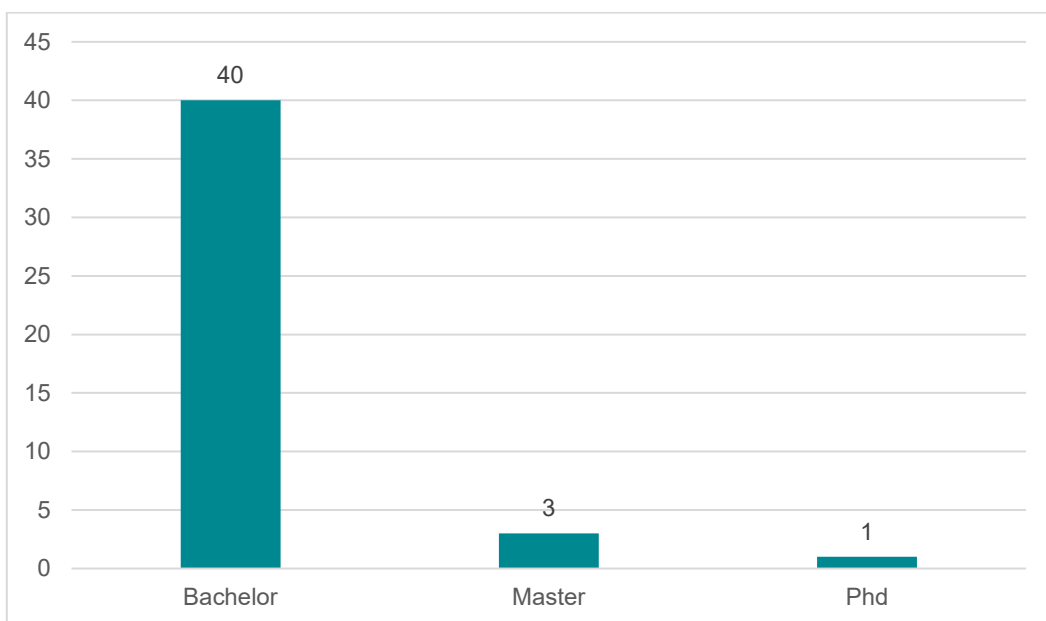

Erasmus incoming 22-23 1st semester and full academic year

Students divided by sex

Duration

Student nationality

Sending Institution

Hosting Department

Study Course

Level of studies

Student age

Average age: 23 years